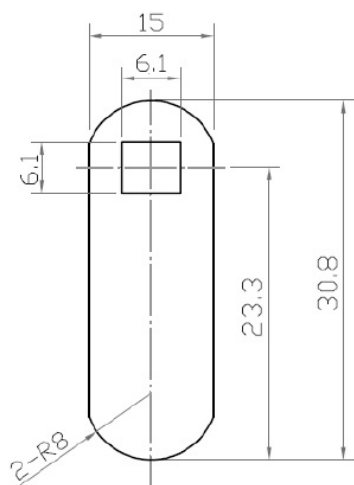

### Description:

Cam No. 8 F/Combi Locks, Straight 23,3mm C/E. Hole: 6 x 6mm, Fits for Locks  
M237/238/266/268/300/316/3001 & 3002

### Item number:

14.04.248-5

Units	Box	Carton	HS Code	Barcode
Pcs.	500	5000	8301600090	
				5704866040761

t=2mm

8